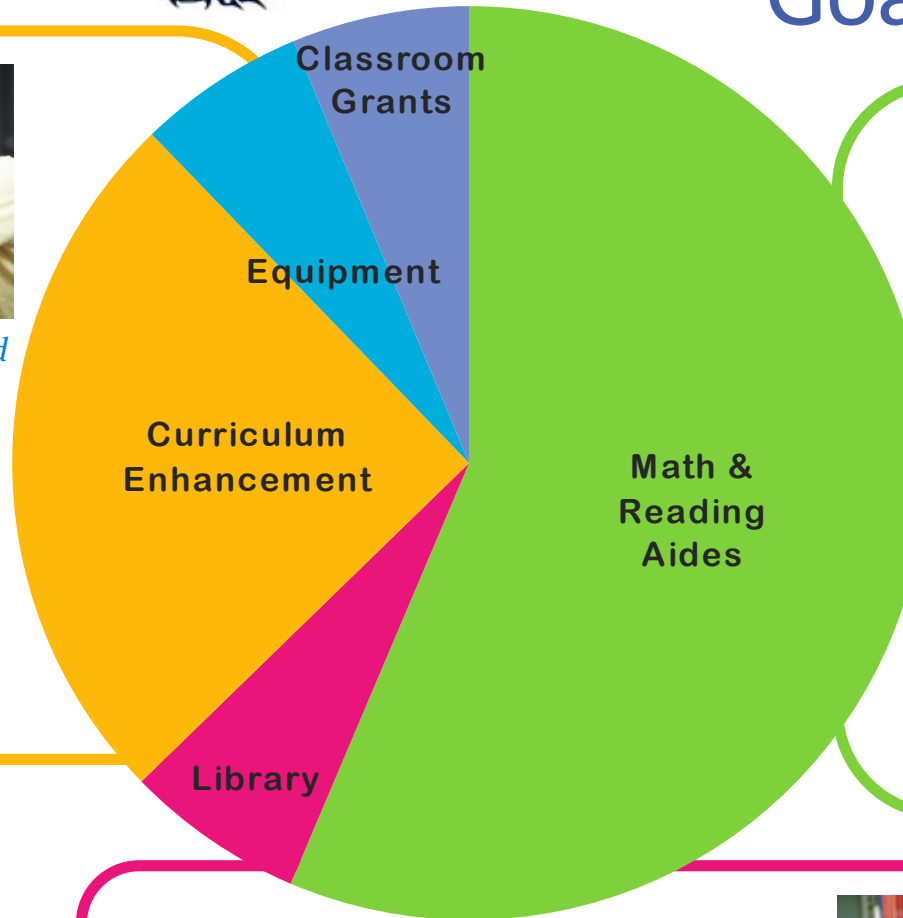

“Our goal is that each and every Enatai student participates in programs and experiences that enhance his or her education.”

*-Kerry Hill, Enatai PTSA
Past Board Member*

“Aides have been invaluable. They work one-on-one with struggling students to give them the extra support they need to move closer to grade-level.”