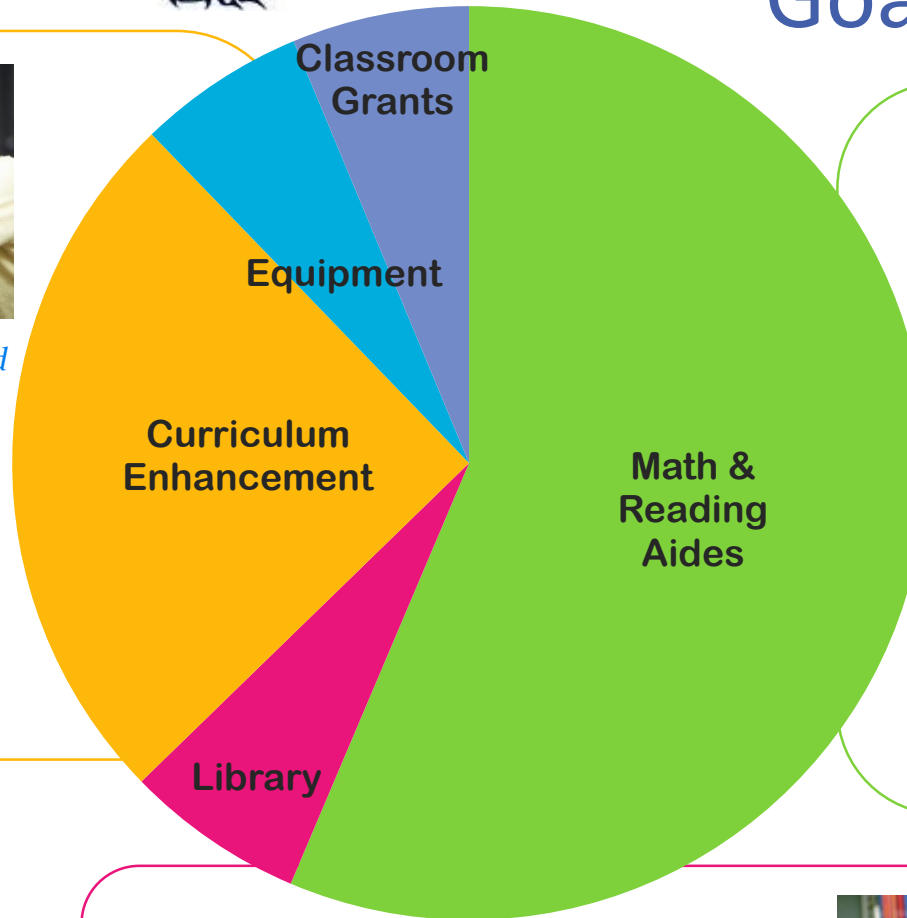

"Our goal is that each and every Enatai student participates in programs and experiences that enhance his or her education."

-Kerry Hill, Enatai PTSA Board Member

"Aides have been invaluable. They work one-on-one with struggling students to give them the extra support they need to move closer to grade-level."